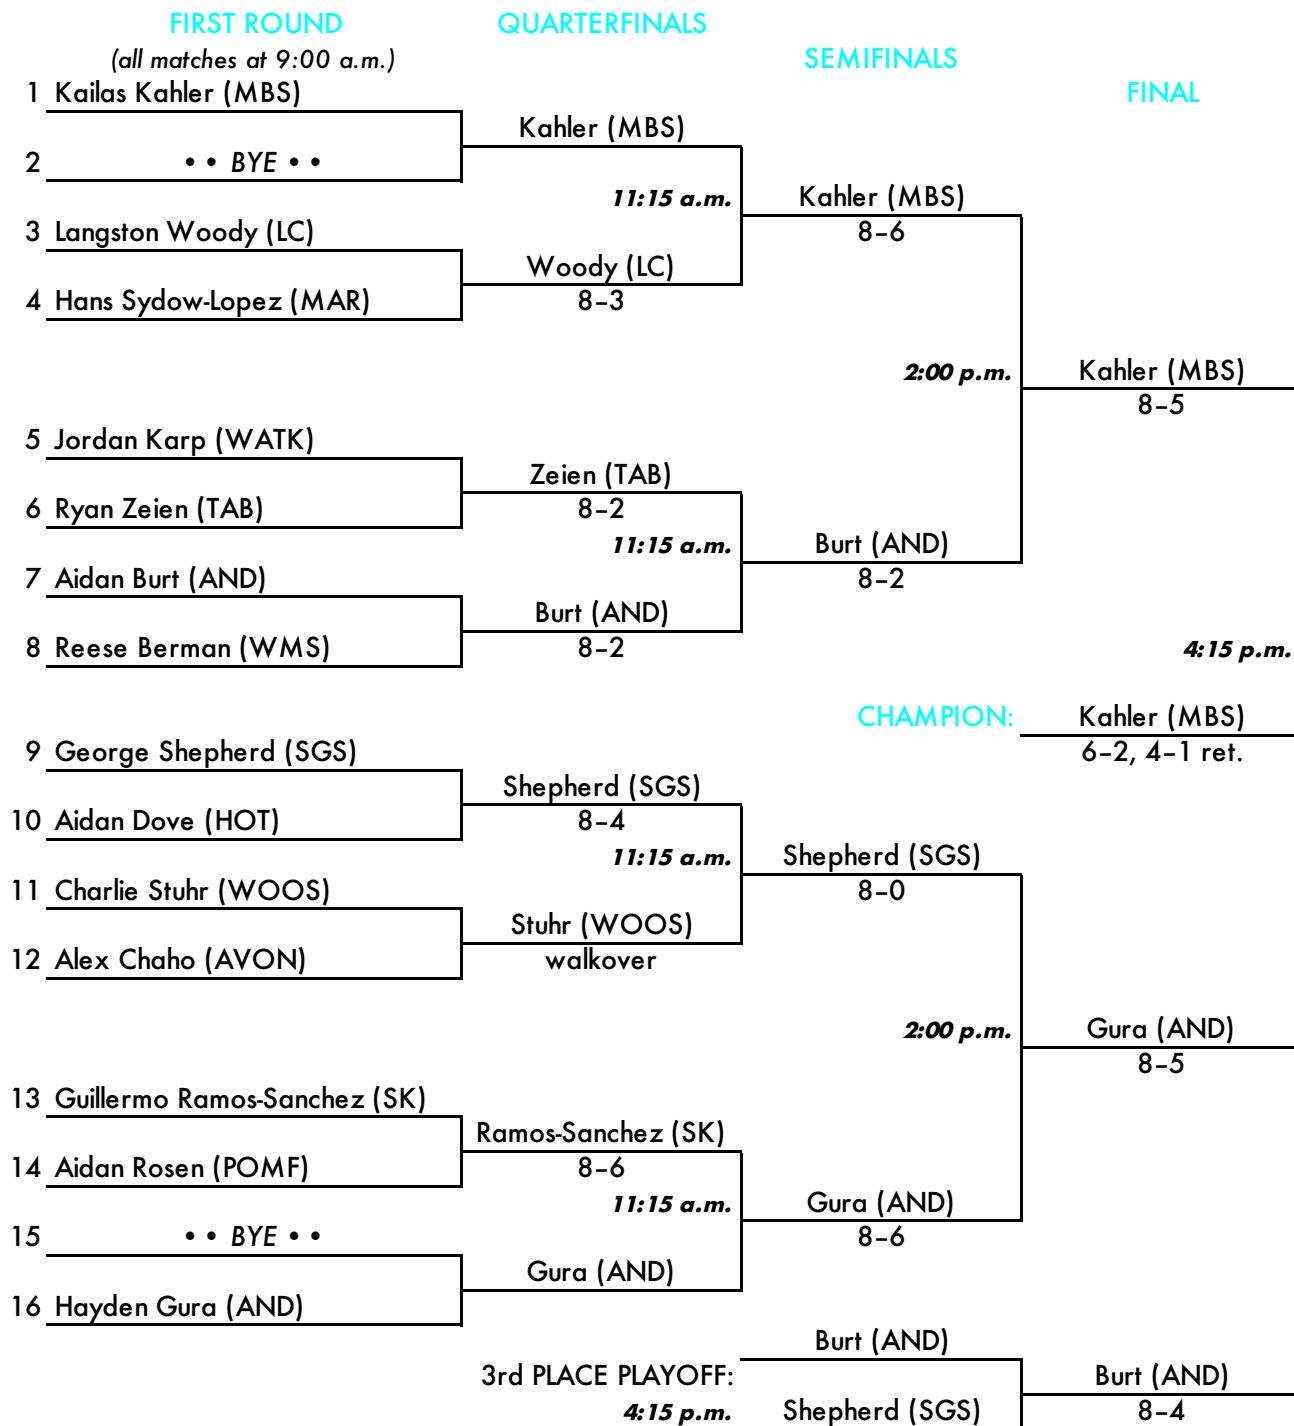

# New England Prep School Invitational Tennis Tournament

Torrence Hunt Tennis Center • Choate Rosemary Hall • Wallingford, Connecticut  
 May 26, 2018

## "A" Singles Championship Draw