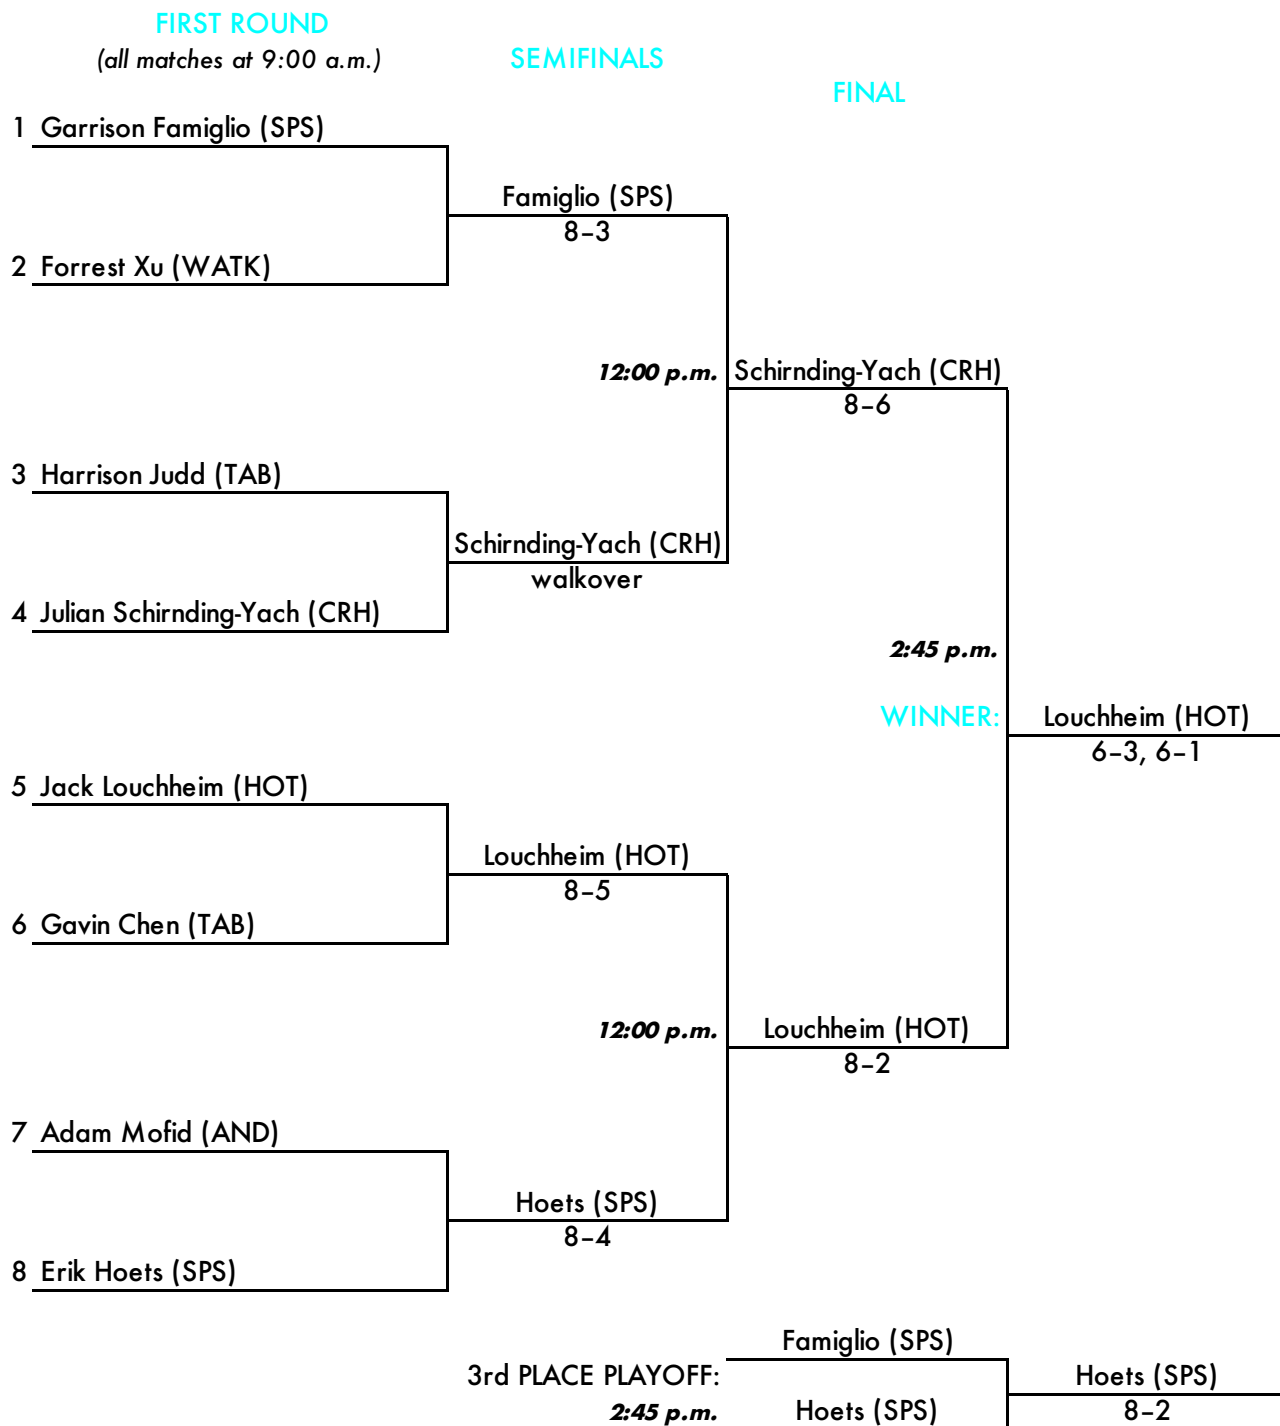

New England Prep School Invitational Tennis Tournament

Torrence Hunt Tennis Center • Choate Rosemary Hall • Wallingford, Connecticut
May 26, 2018

"B" Singles Main Draw