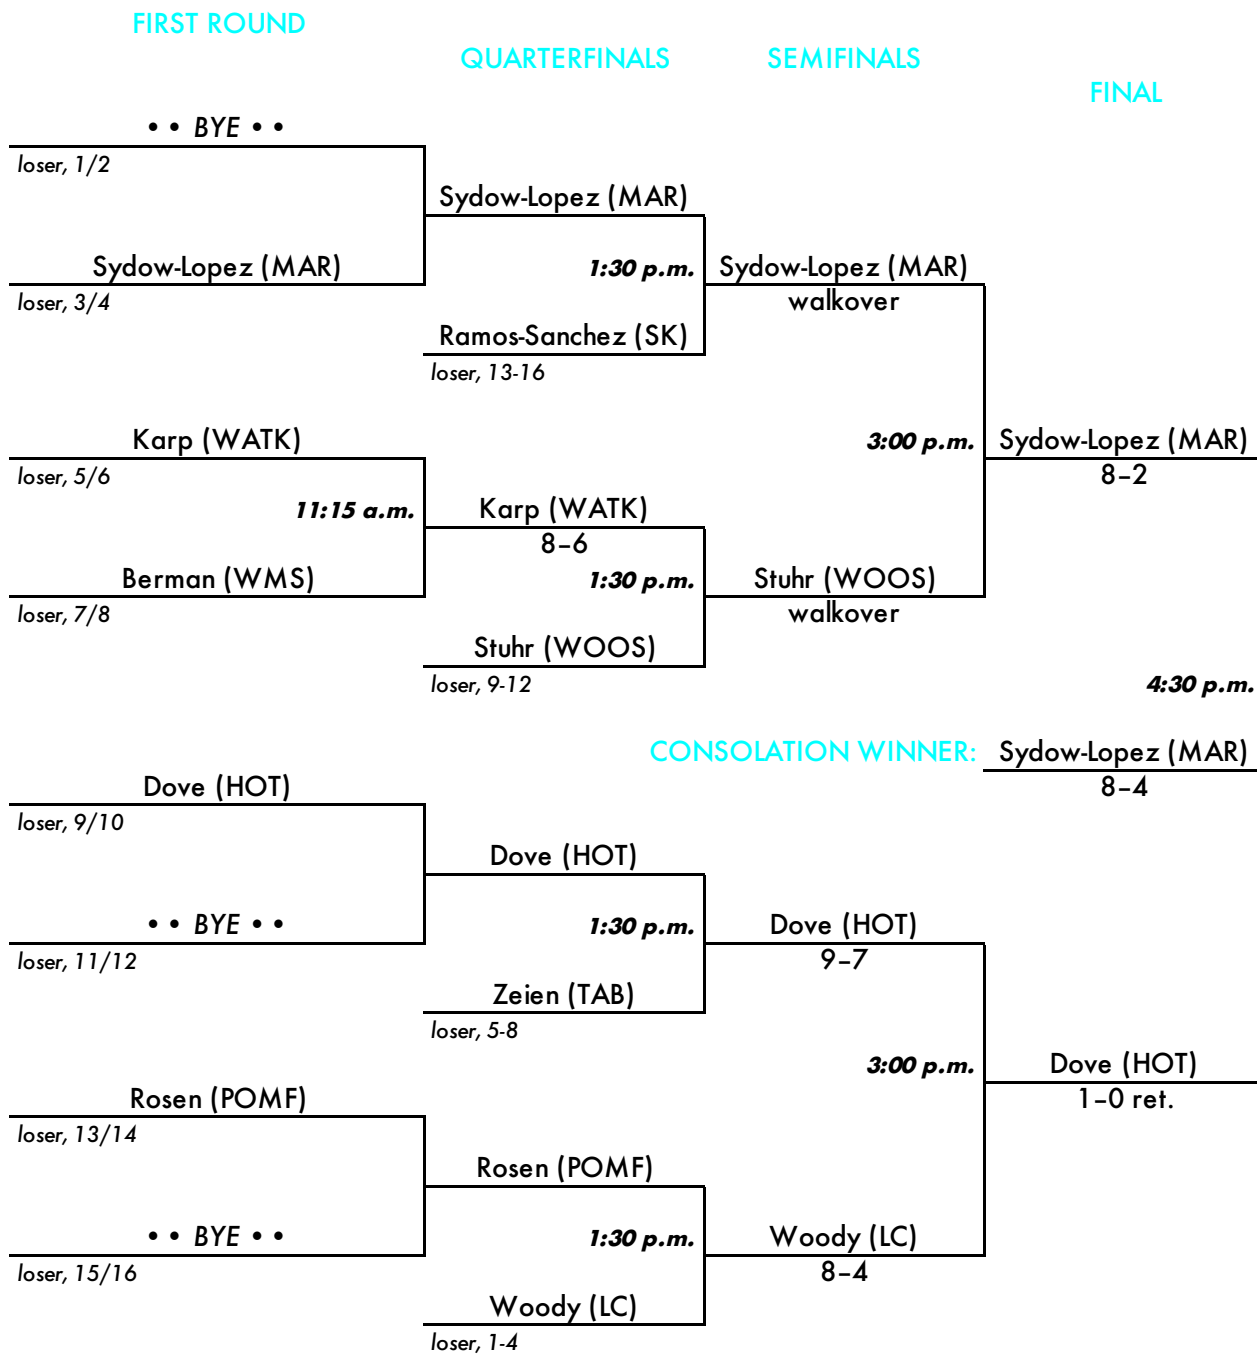

New England Prep School Invitational Tennis Tournament

Torrence Hunt Tennis Center • Choate Rosemary Hall • Wallingford, Connecticut
May 26, 2018

"A" Singles Consolation Draw