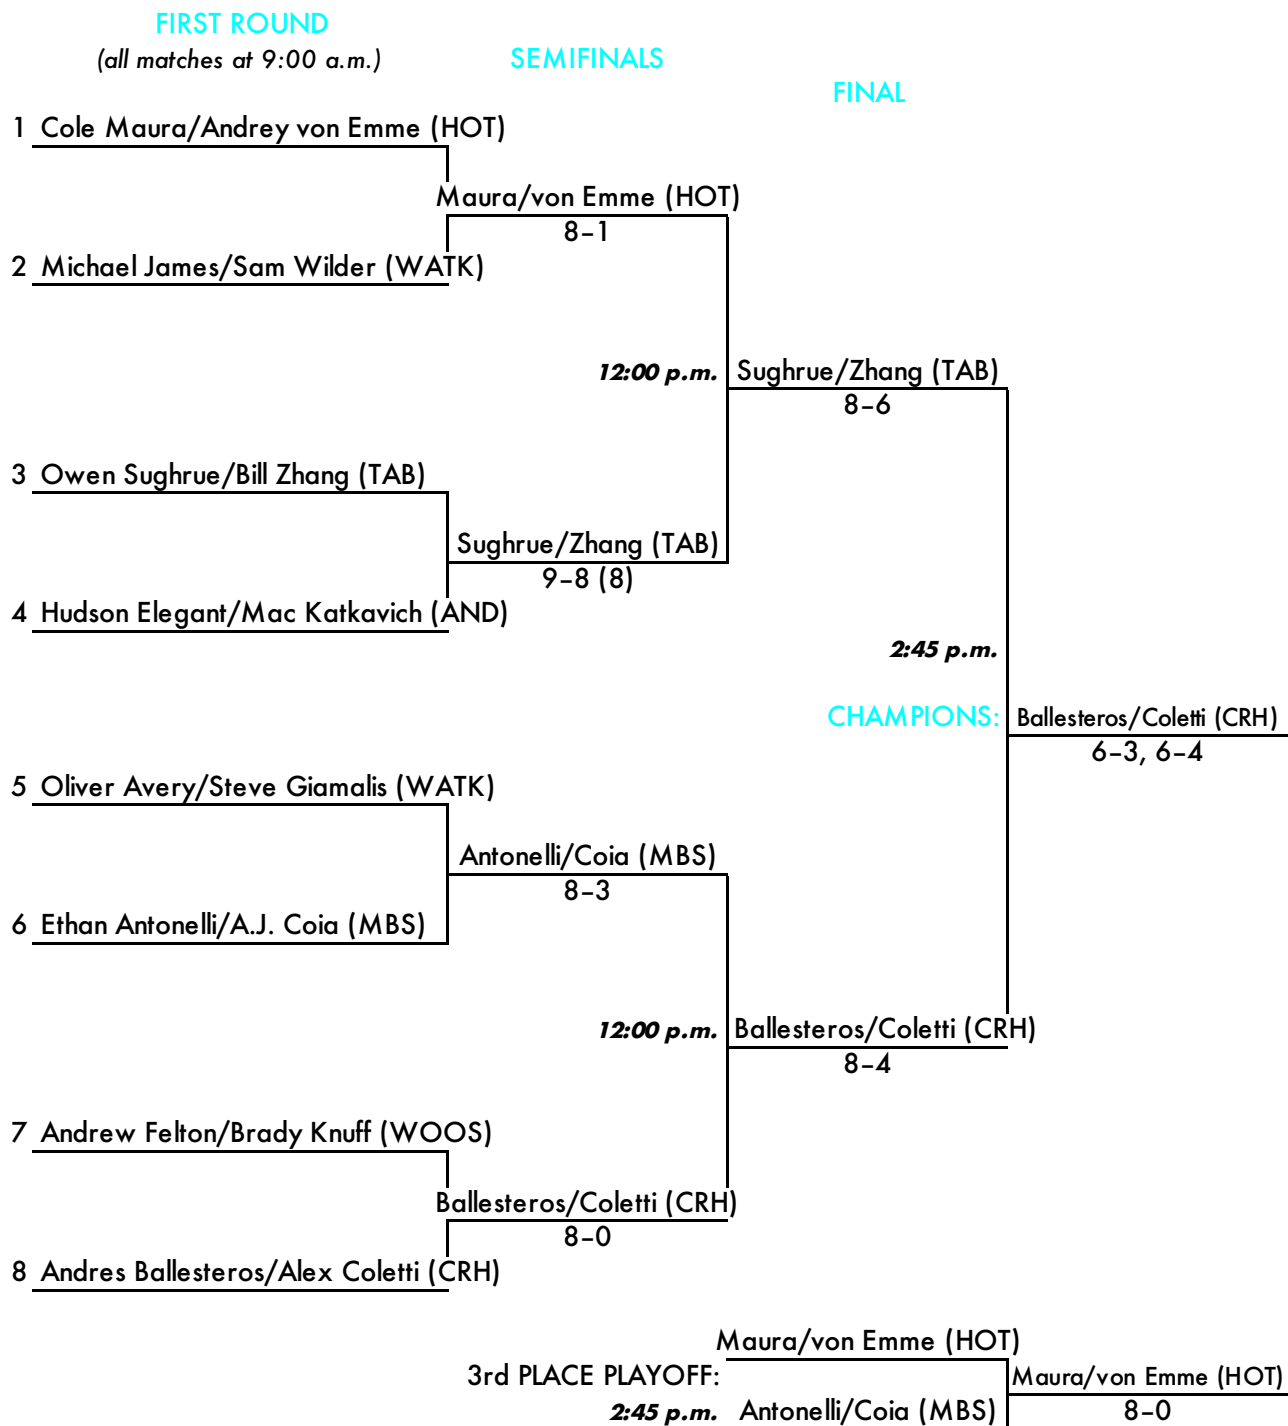

New England Prep School Invitational Tennis Tournament

Torrence Hunt Tennis Center • Choate Rosemary Hall • Wallingford, Connecticut
May 26, 2018

Doubles Championship Draw