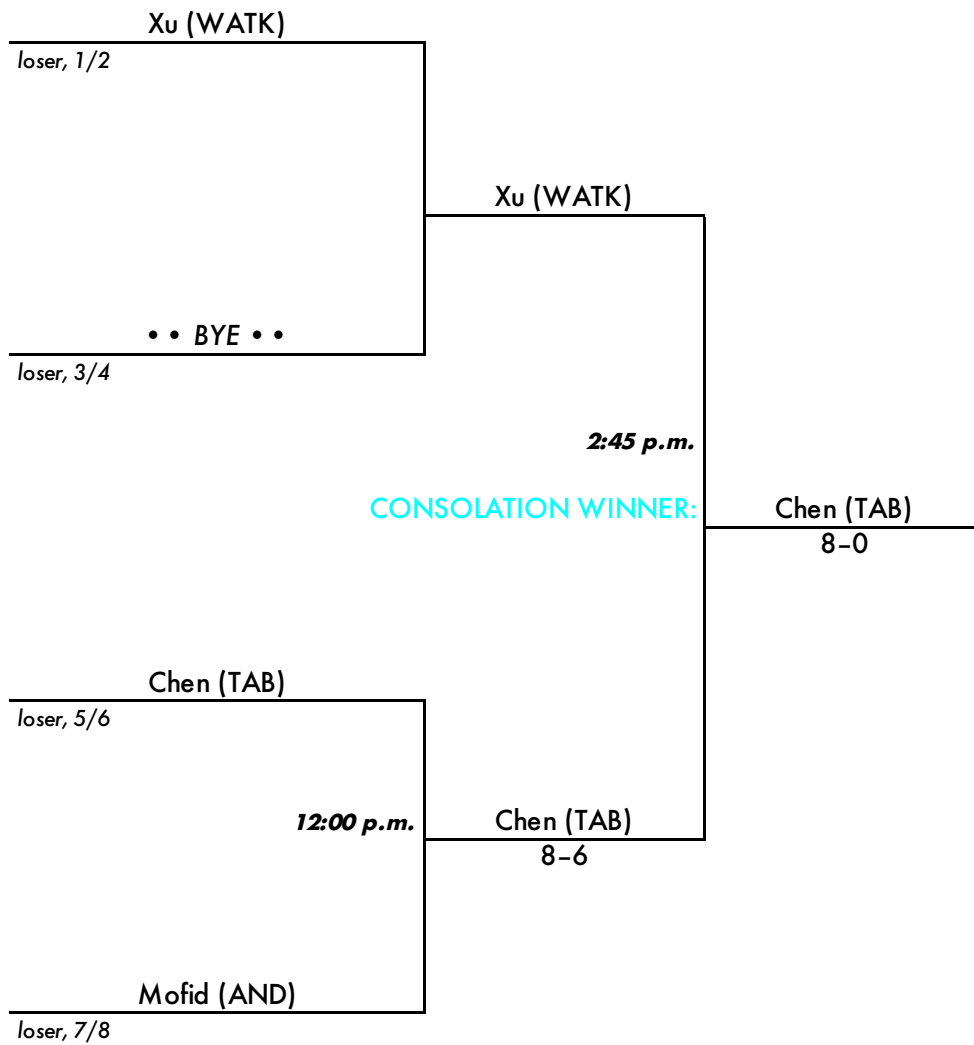

New England Prep School Invitational Tennis Tournament

Torrence Hunt Tennis Center • Choate Rosemary Hall • Wallingford, Connecticut
May 26, 2018

"B" Singles Consolation Draw

SEMIFINALS

FINAL