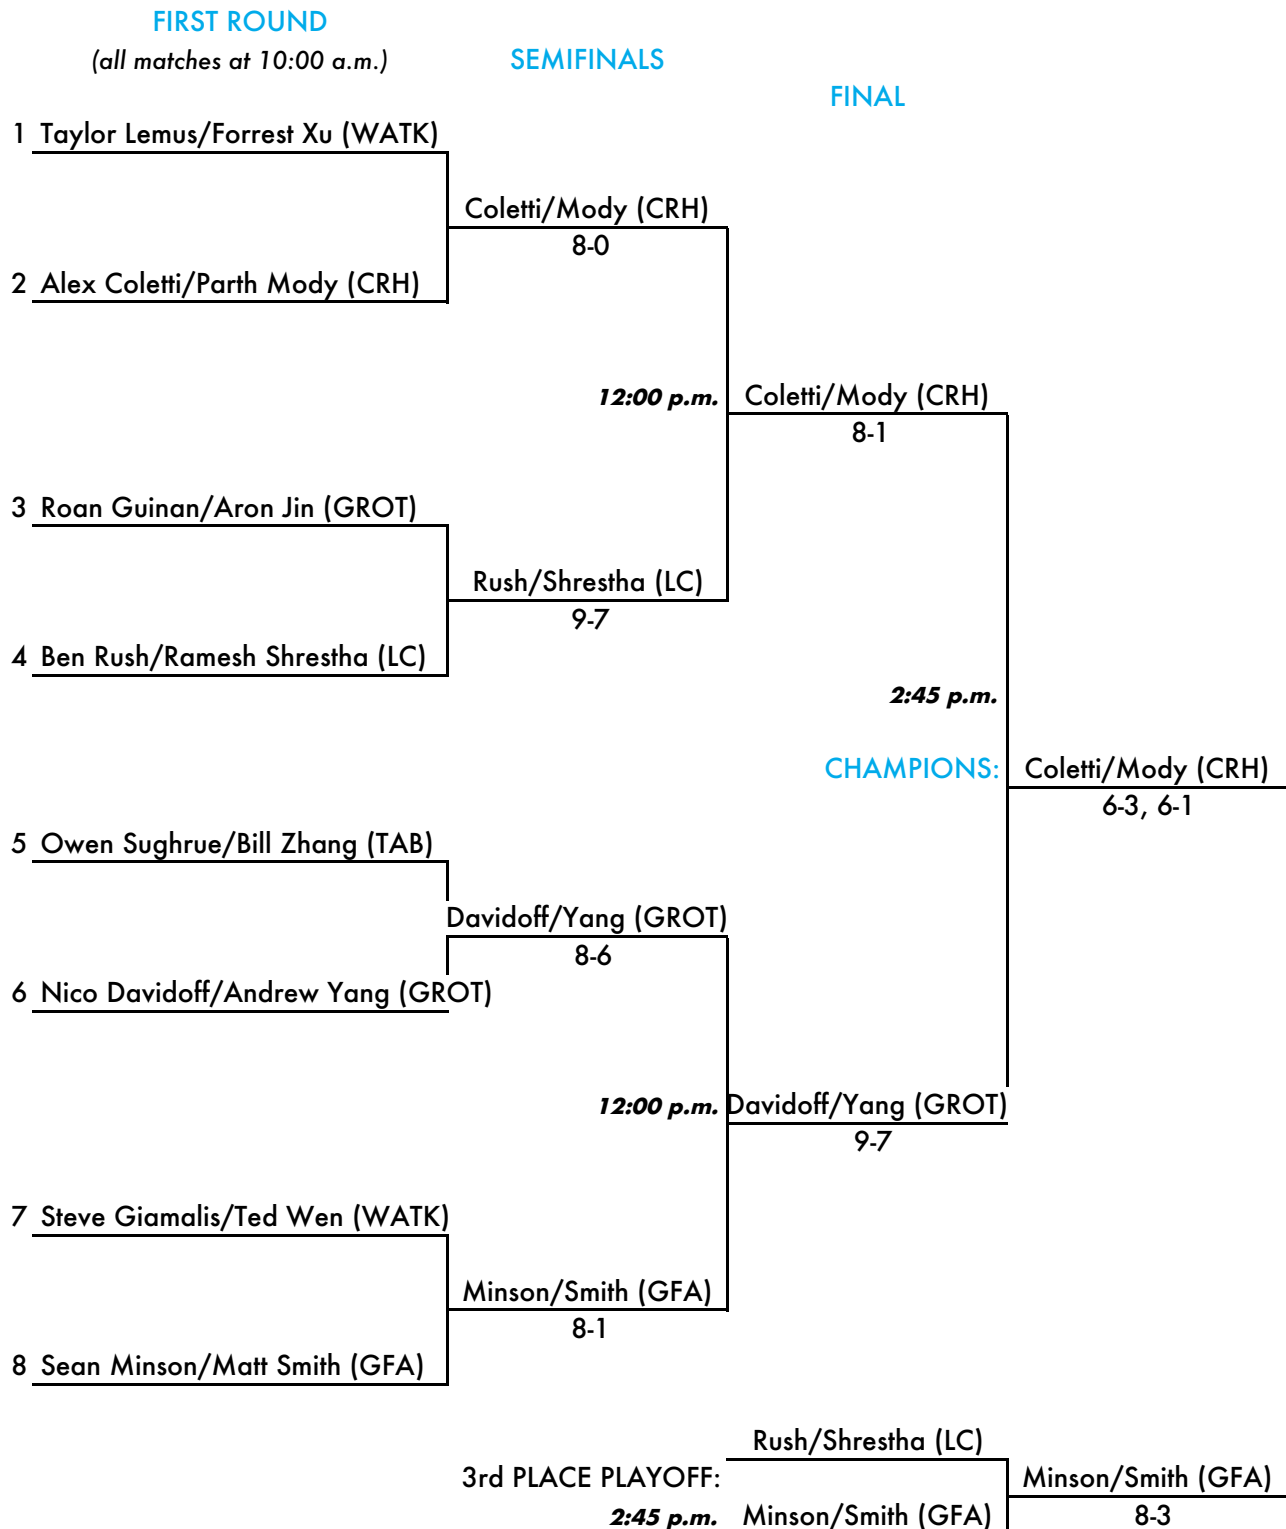

Torrence Hunt Tennis Center • Choate Rosemary Hall • Wallingford, Connecticut
 May 27, 2017

"A" Singles Consolation Draw

New England Prep School Invitational Tennis Tournament

Torrence Hunt Tennis Center • Choate Rosemary Hall • Wallingford, Connecticut
 May 27, 2017

"B" Singles Main Draw

WINNER:

New England Prep School Invitational Tennis Tournament

Torrence Hunt Tennis Center • Choate Rosemary Hall • Wallingford, Connecticut
 May 27, 2017

"B" Singles Consolation Draw

New England Prep School Invitational Tennis Tournament

Torrence Hunt Tennis Center • Choate Rosemary Hall • Wallingford, Connecticut
 May 27, 2017

Doubles Championship Draw

New England Prep School Invitational Tennis Tournament