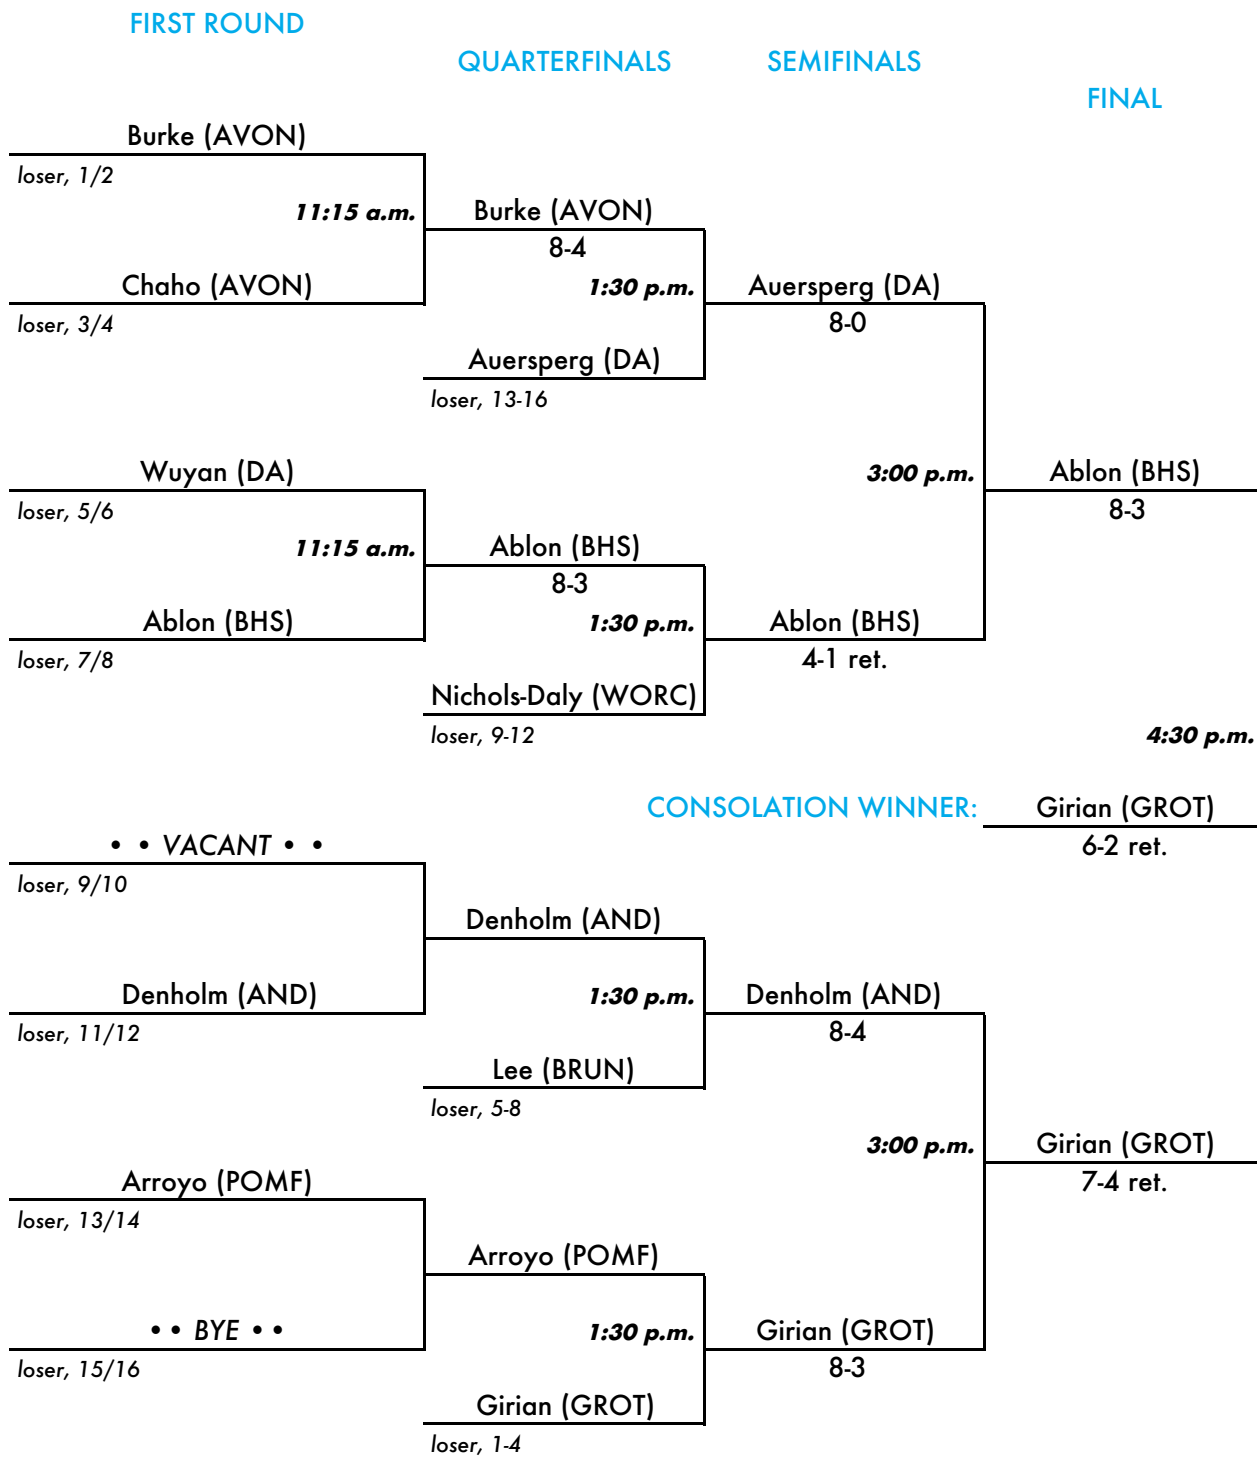

New England Prep School Invitational Tennis Tournament

Torrence Hunt Tennis Center • Choate Rosemary Hall • Wallingford, Connecticut
 May 27, 2017

"A" Singles Championship Draw

New England Prep School Invitational Tennis Tournament

Torrence Hunt Tennis Center • Choate Rosemary Hall • Wallingford, Connecticut
 May 27, 2017

"A" Singles Consolation Draw

New England Prep School Invitational Tennis Tournament

Torrence Hunt Tennis Center • Choate Rosemary Hall • Wallingford, Connecticut
 May 27, 2017

"B" Singles Main Draw

WINNER:

New England Prep School Invitational Tennis Tournament

Torrence Hunt Tennis Center • Choate Rosemary Hall • Wallingford, Connecticut
 May 27, 2017

"B" Singles Consolation Draw

New England Prep School Invitational Tennis Tournament

Torrence Hunt Tennis Center • Choate Rosemary Hall • Wallingford, Connecticut
 May 27, 2017

Doubles Championship Draw

New England Prep School Invitational Tennis Tournament