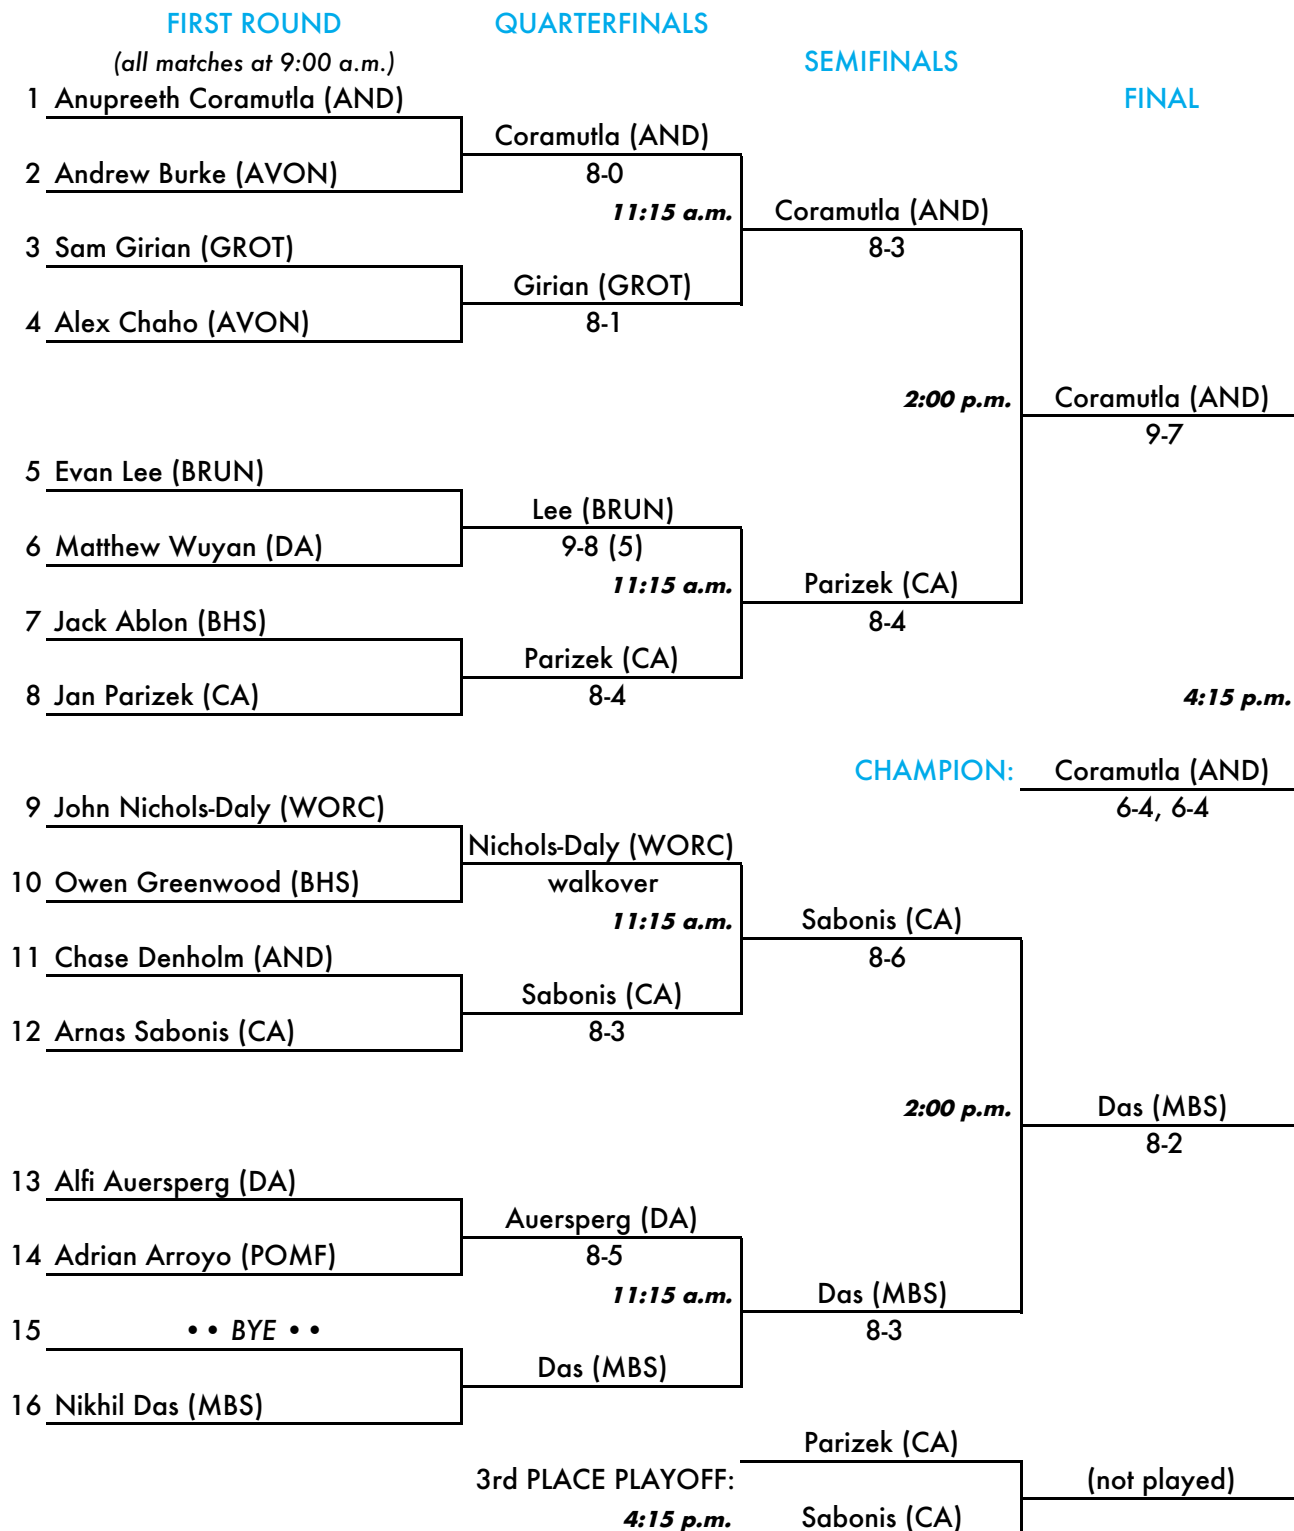

New England Prep School Invitational Tennis Tournament

Torrence Hunt Tennis Center • Choate Rosemary Hall • Wallingford, Connecticut
 May 27, 2017

"A" Singles Championship Draw

New England Prep School Invitational Tennis Tournament

Torrence Hunt Tennis Center • Choate Rosemary Hall • Wallingford, Connecticut
 May 27, 2017

"A" Singles Consolation Draw

New England Prep School Invitational Tennis Tournament

Torrence Hunt Tennis Center • Choate Rosemary Hall • Wallingford, Connecticut
 May 27, 2017

"B" Singles Main Draw

WINNER:

New England Prep School Invitational Tennis Tournament

Torrence Hunt Tennis Center • Choate Rosemary Hall • Wallingford, Connecticut
 May 27, 2017

"B" Singles Consolation Draw

New England Prep School Invitational Tennis Tournament

Torrence Hunt Tennis Center • Choate Rosemary Hall • Wallingford, Connecticut
 May 27, 2017

Doubles Championship Draw

New England Prep School Invitational Tennis Tournament