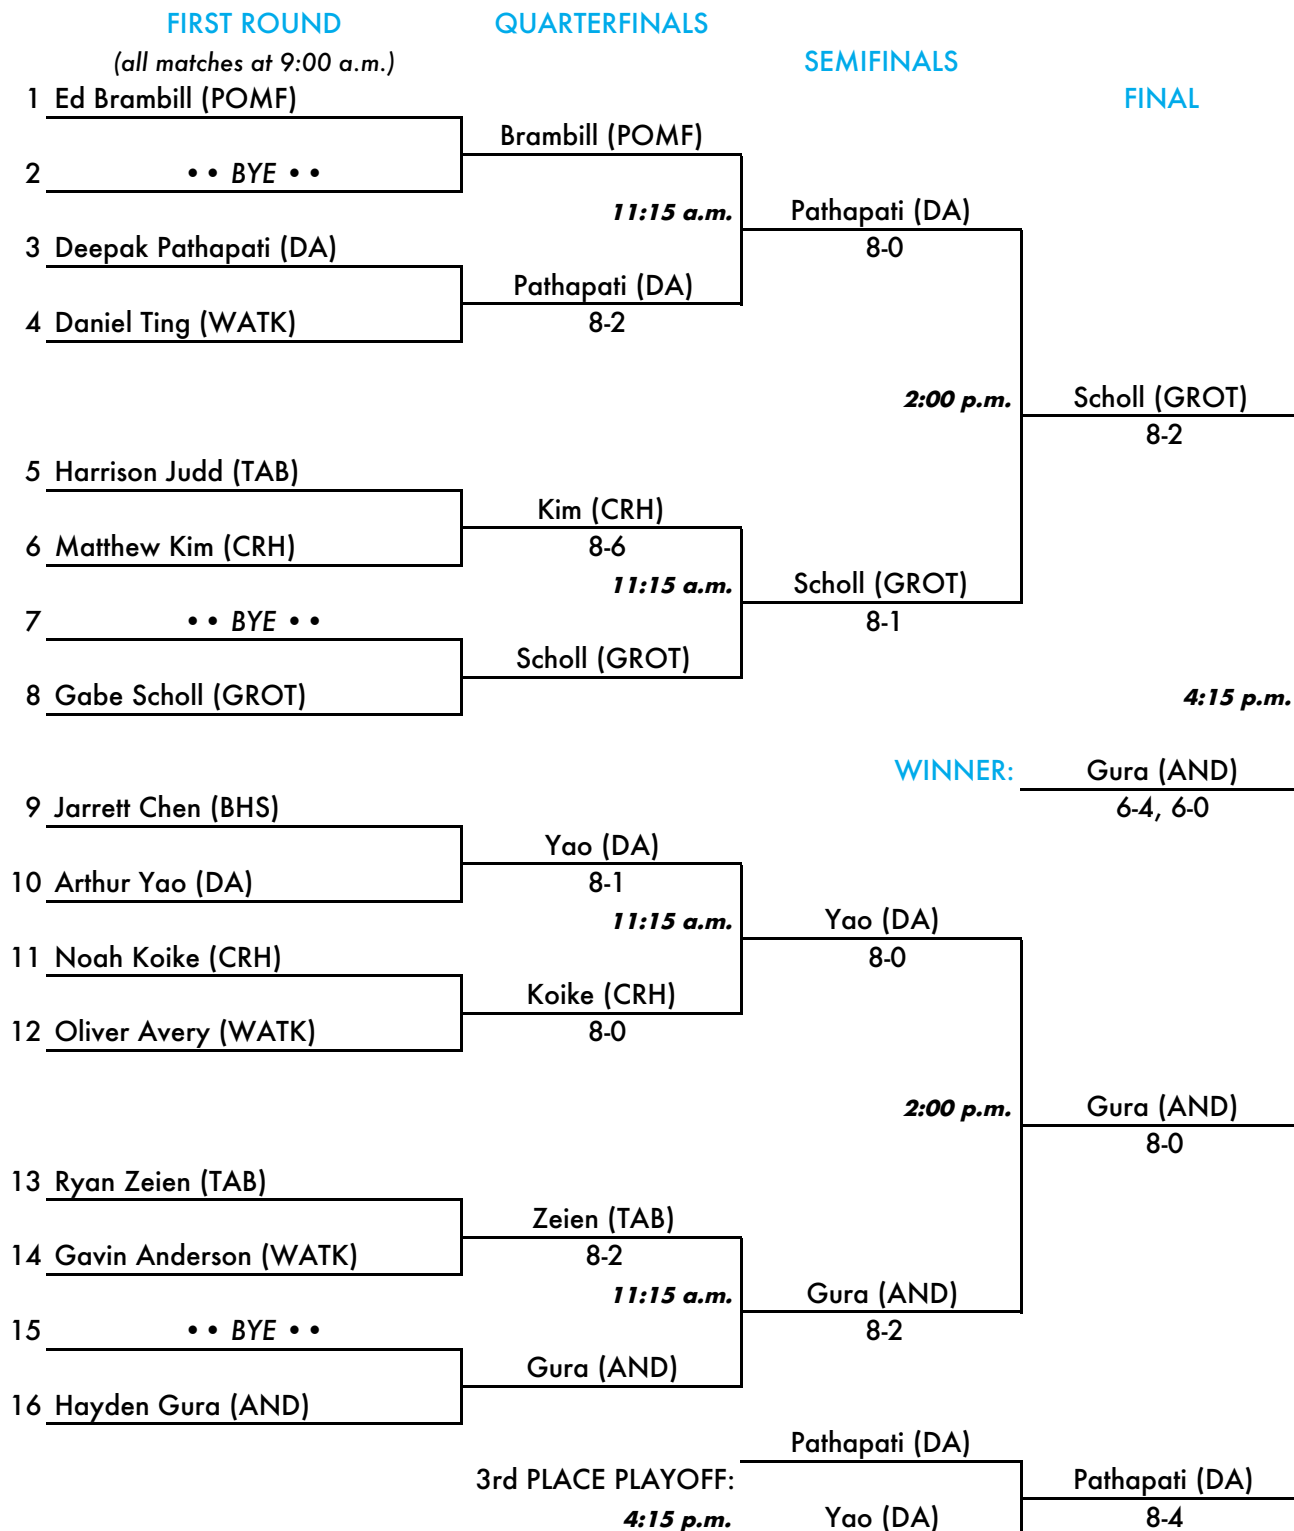

New England Prep School Invitational Tennis Tournament

Torrence Hunt Tennis Center • Choate Rosemary Hall • Wallingford, Connecticut
 May 27, 2017

"A" Singles Championship Draw

New England Prep School Invitational Tennis Tournament

Torrence Hunt Tennis Center • Choate Rosemary Hall • Wallingford, Connecticut
 May 27, 2017

"A" Singles Consolation Draw

New England Prep School Invitational Tennis Tournament

Torrence Hunt Tennis Center • Choate Rosemary Hall • Wallingford, Connecticut
 May 27, 2017

"B" Singles Main Draw

WINNER:

New England Prep School Invitational Tennis Tournament

Torrence Hunt Tennis Center • Choate Rosemary Hall • Wallingford, Connecticut
 May 27, 2017

"B" Singles Consolation Draw

New England Prep School Invitational Tennis Tournament

Torrence Hunt Tennis Center • Choate Rosemary Hall • Wallingford, Connecticut
 May 27, 2017

Doubles Championship Draw

New England Prep School Invitational Tennis Tournament