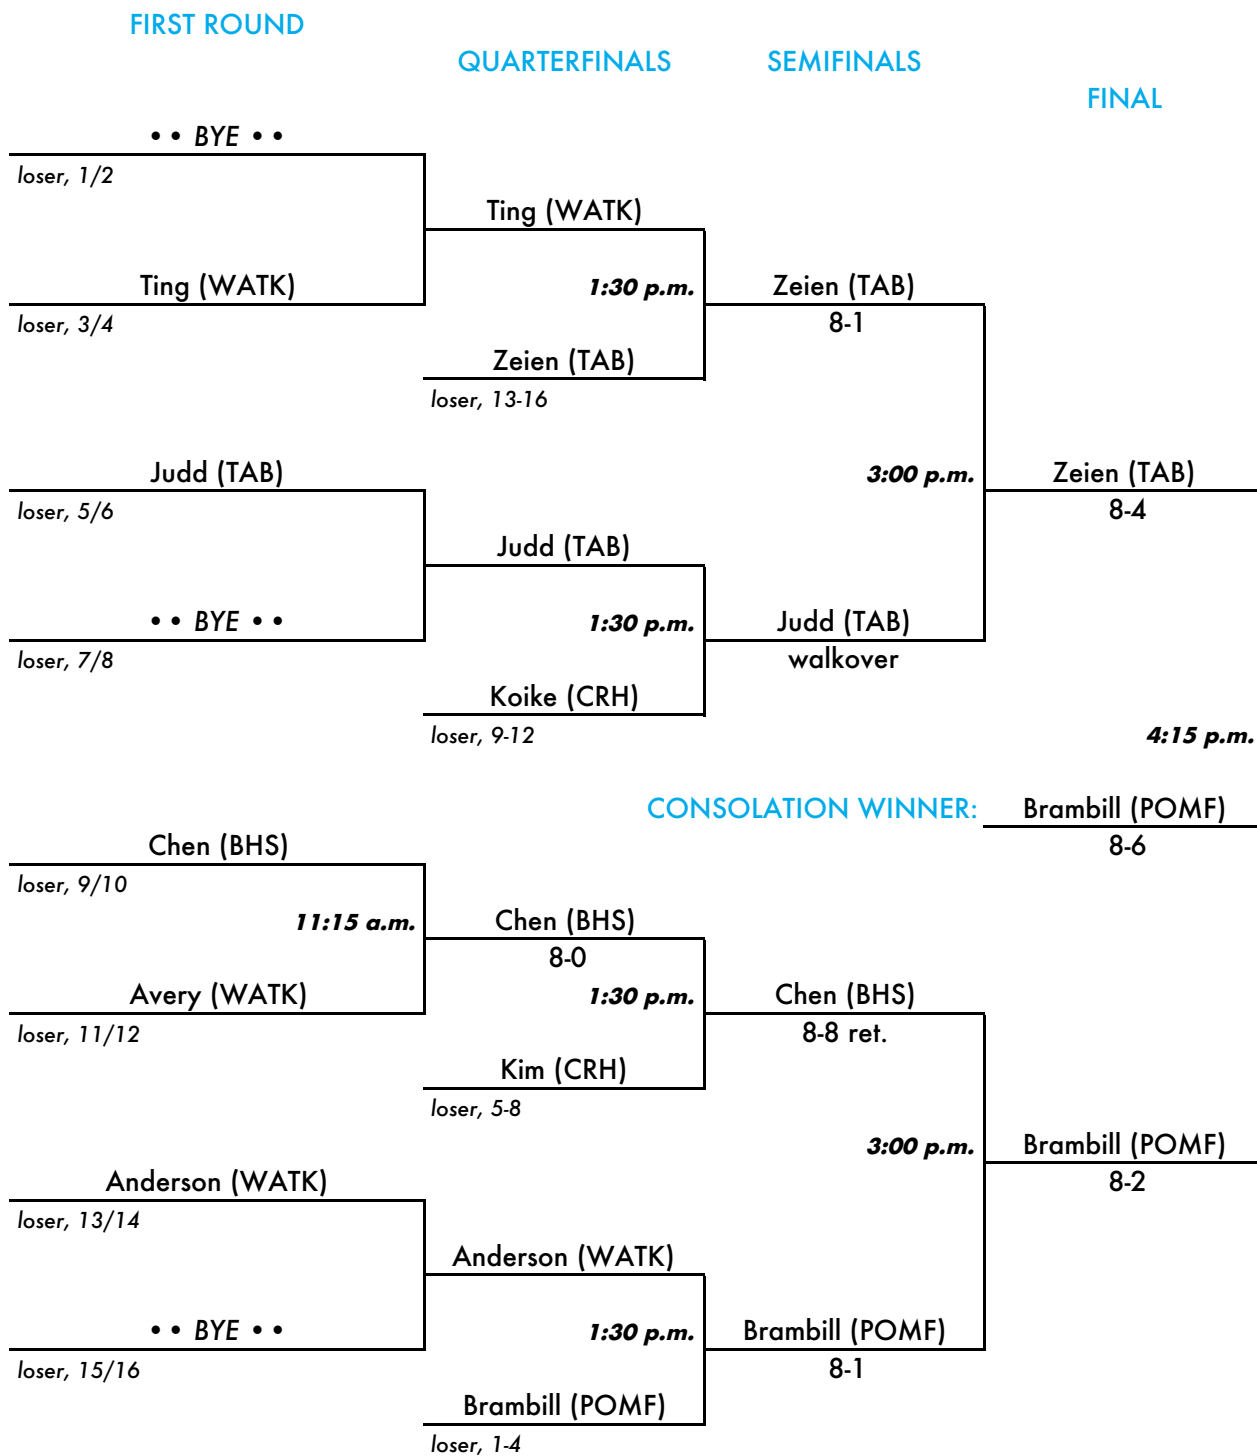

New England Prep School Invitational Tennis Tournament

Torrence Hunt Tennis Center • Choate Rosemary Hall • Wallingford, Connecticut
 May 27, 2017

"A" Singles Championship Draw

New England Prep School Invitational Tennis Tournament

Torrence Hunt Tennis Center • Choate Rosemary Hall • Wallingford, Connecticut
 May 27, 2017

"A" Singles Consolation Draw

New England Prep School Invitational Tennis Tournament

Torrence Hunt Tennis Center • Choate Rosemary Hall • Wallingford, Connecticut
 May 27, 2017

"B" Singles Main Draw

WINNER:

New England Prep School Invitational Tennis Tournament

Torrence Hunt Tennis Center • Choate Rosemary Hall • Wallingford, Connecticut
 May 27, 2017

"B" Singles Consolation Draw

New England Prep School Invitational Tennis Tournament

Torrence Hunt Tennis Center • Choate Rosemary Hall • Wallingford, Connecticut
 May 27, 2017

Doubles Championship Draw

New England Prep School Invitational Tennis Tournament