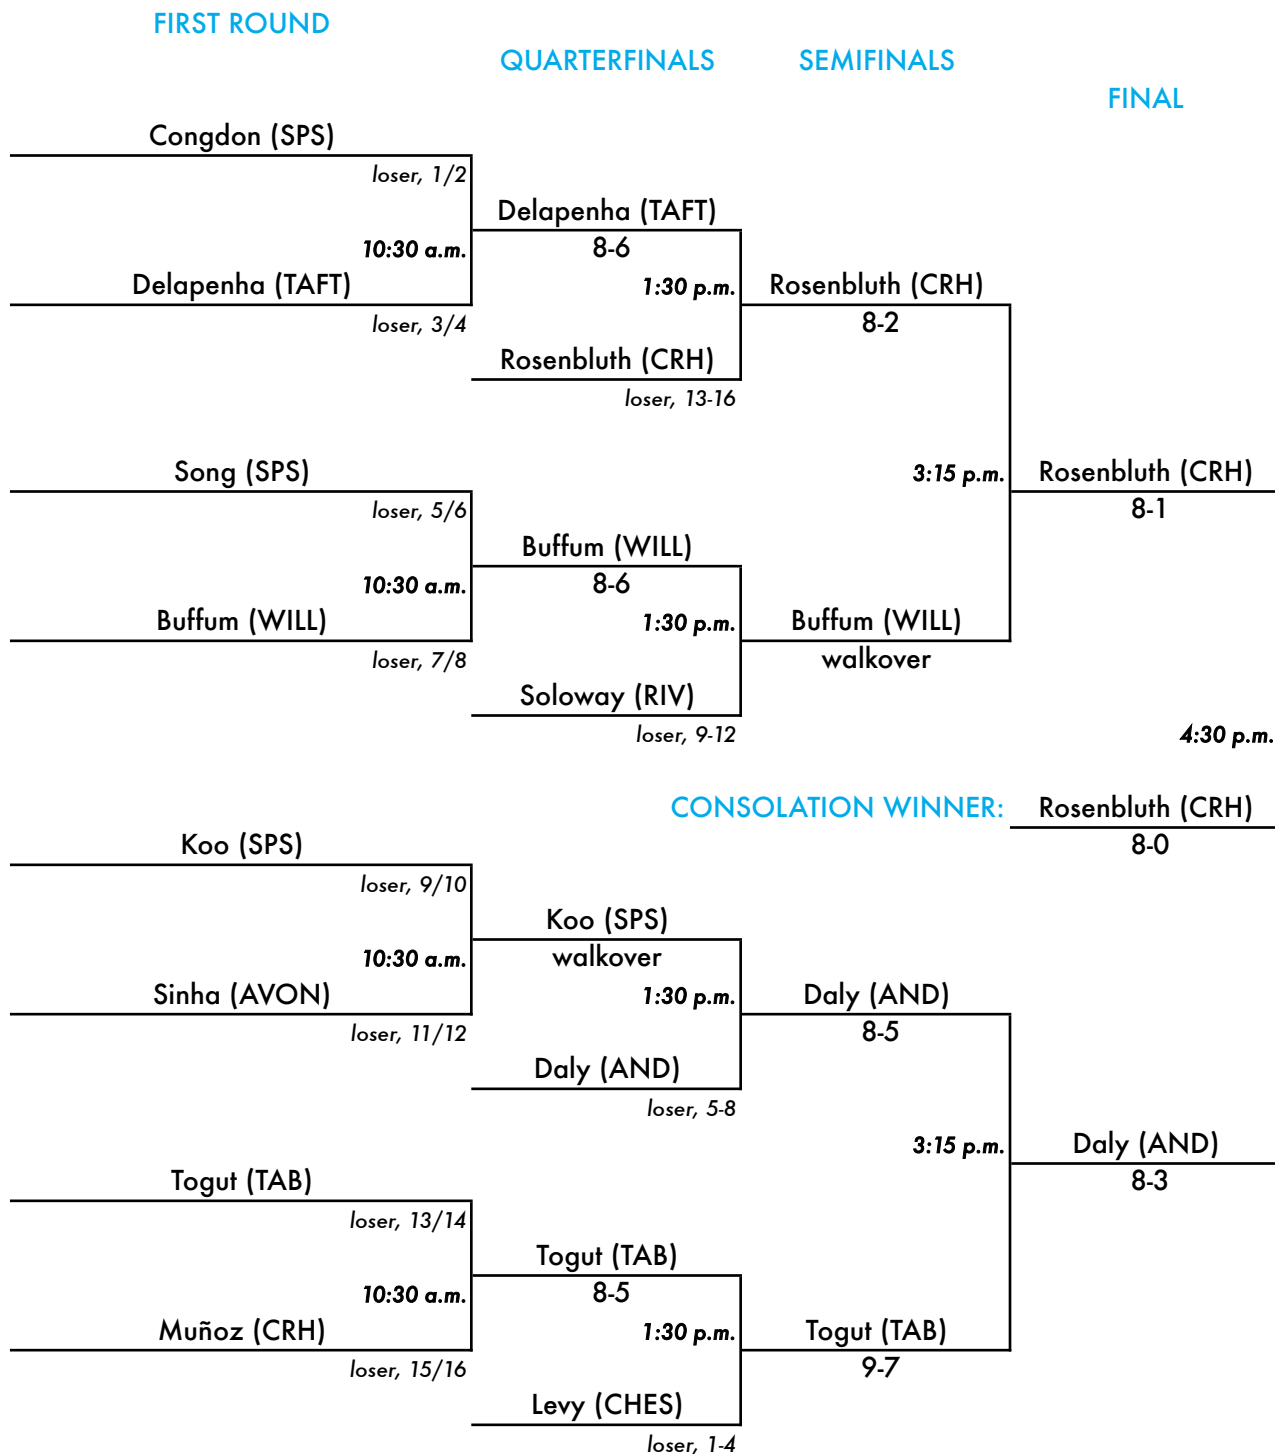

New England Prep School Invitational Tennis Tournament

Torrence Hunt Tennis Center • Choate Rosemary Hall • Wallingford, Connecticut
May 26, 2012

"B" Singles Consolation Draw