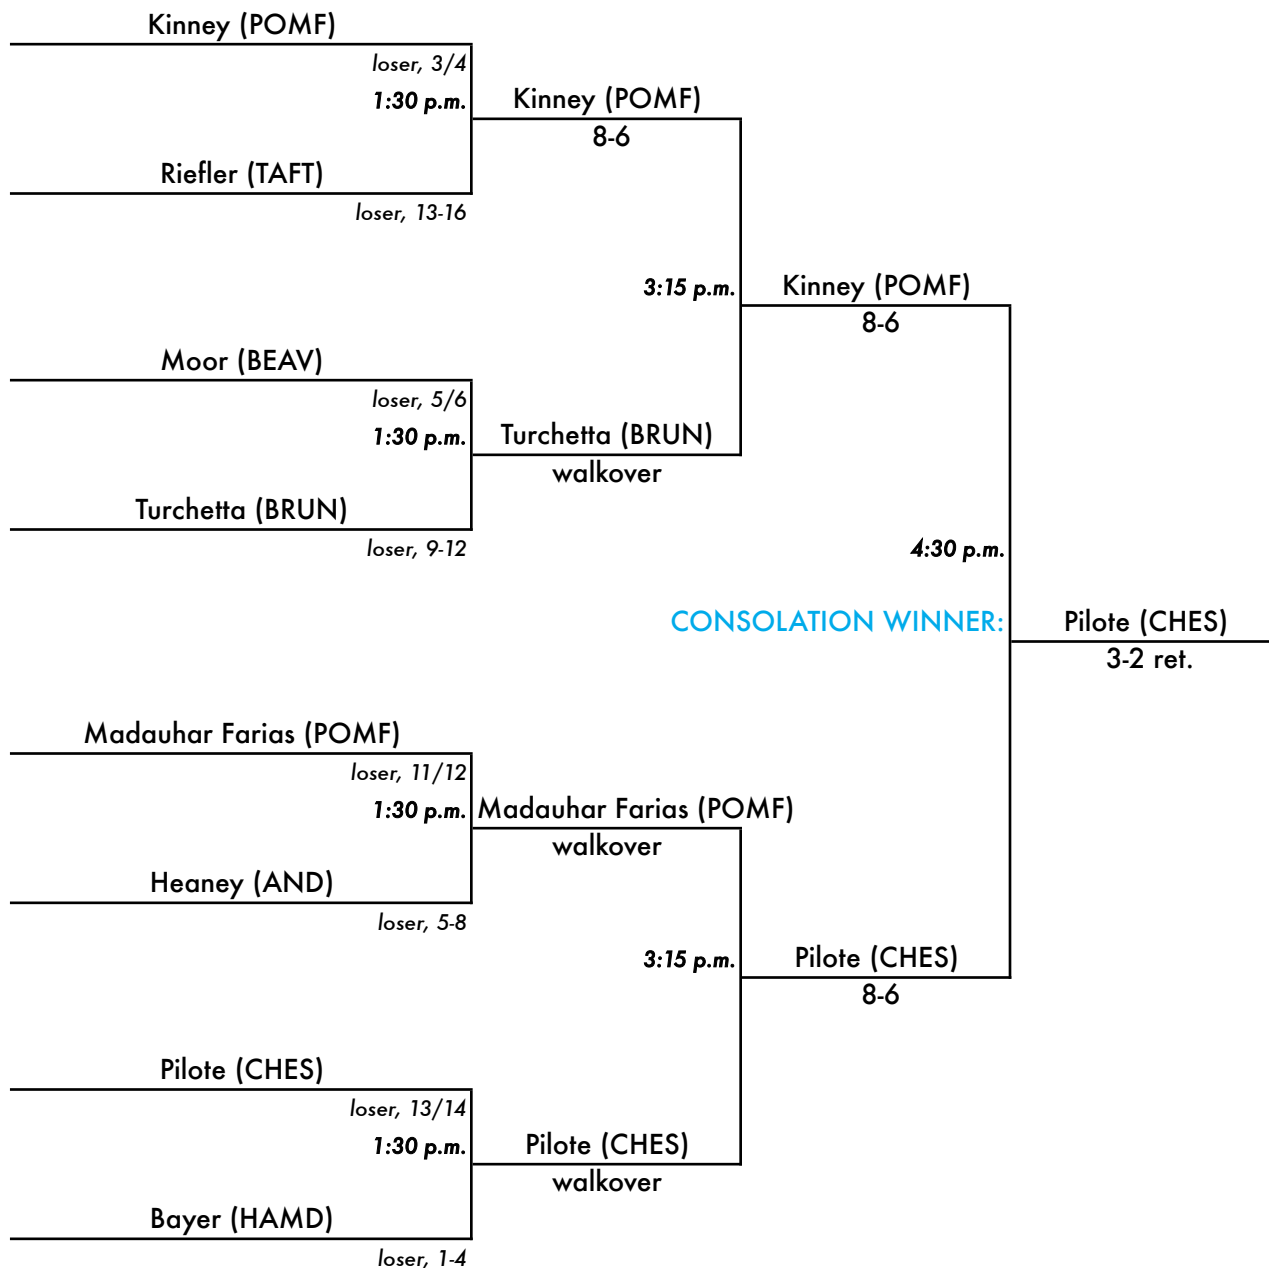

## "A" Singles Championship Draw

# New England Prep School Invitational Tennis Tournament

Torrence Hunt Tennis Center • Choate Rosemary Hall • Wallingford, Connecticut  
 May 26, 2012

## "A" Singles Consolation Draw

FIRST ROUND

SEMIFINALS

FINAL