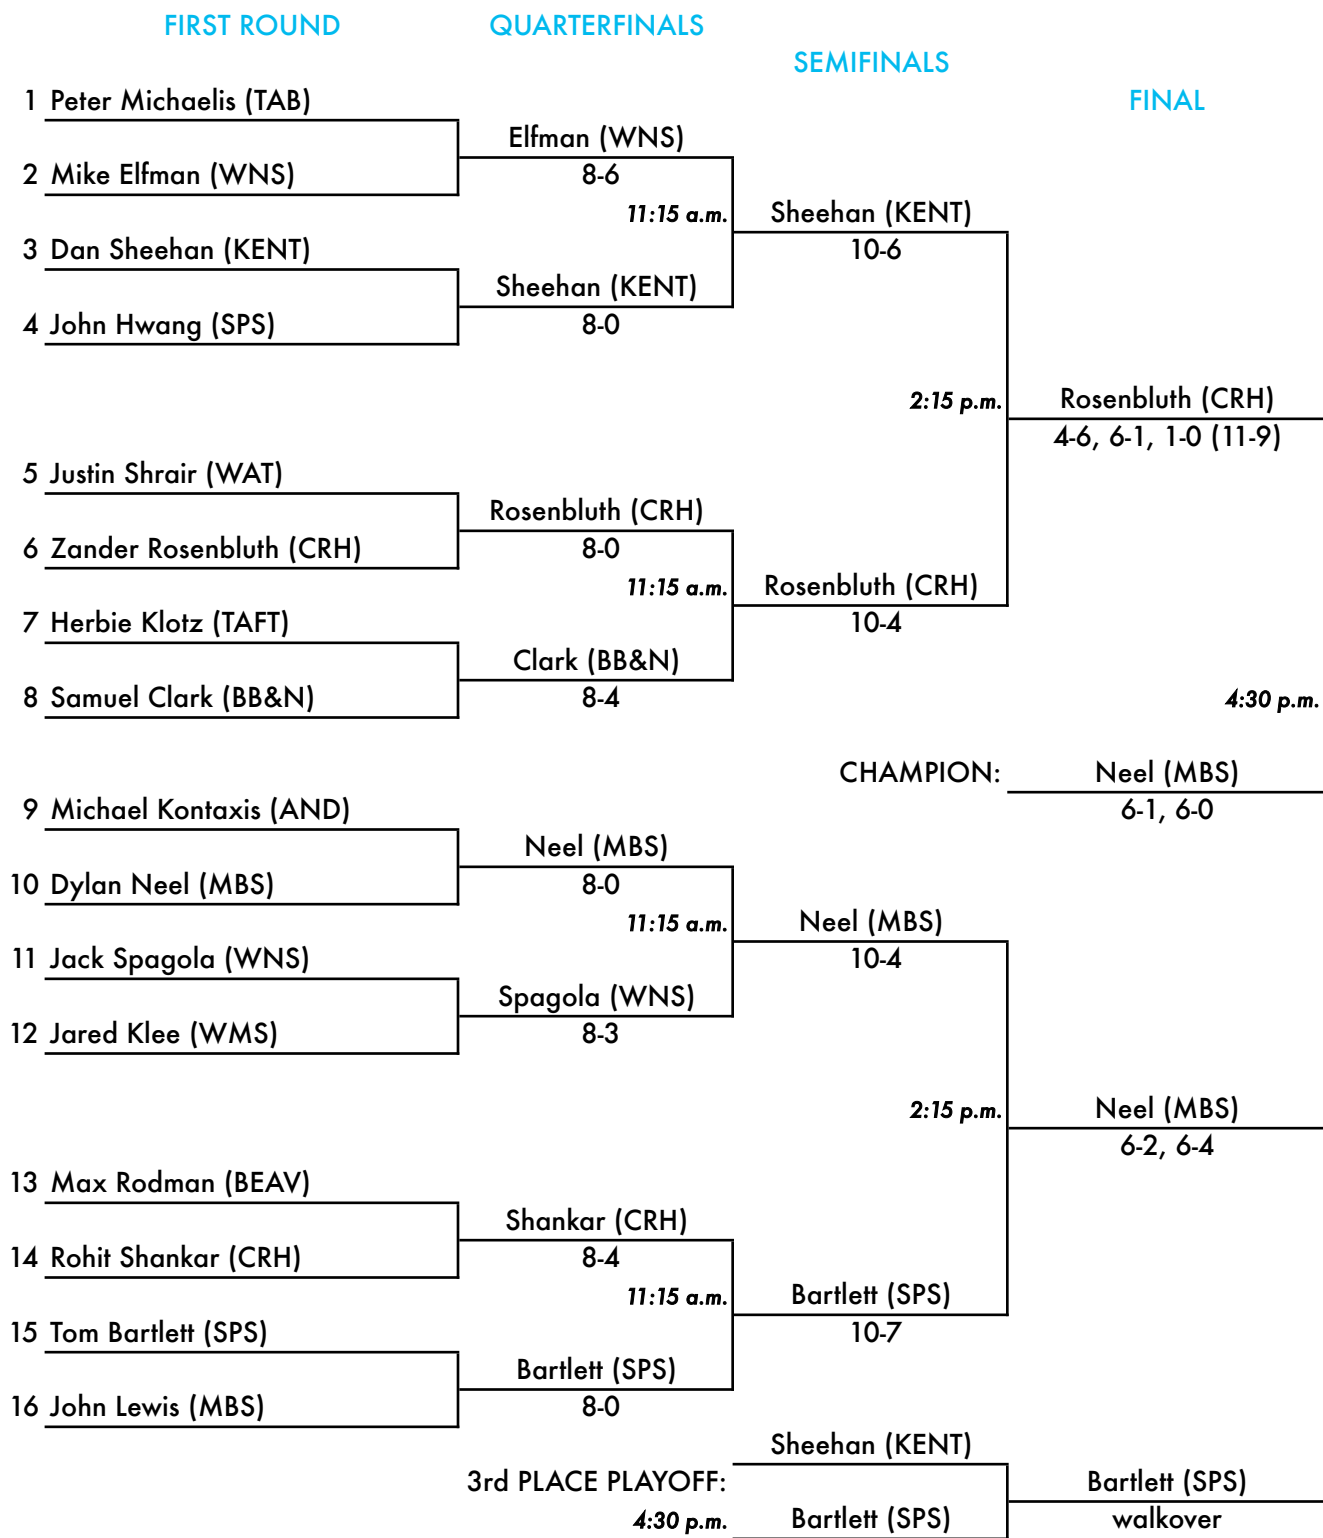

New England Prep School Invitational Tennis Tournament

Torrence Hunt Tennis Center • Choate Rosemary Hall • Wallingford, Connecticut
May 23, 2009

"B" Singles Championship Draw