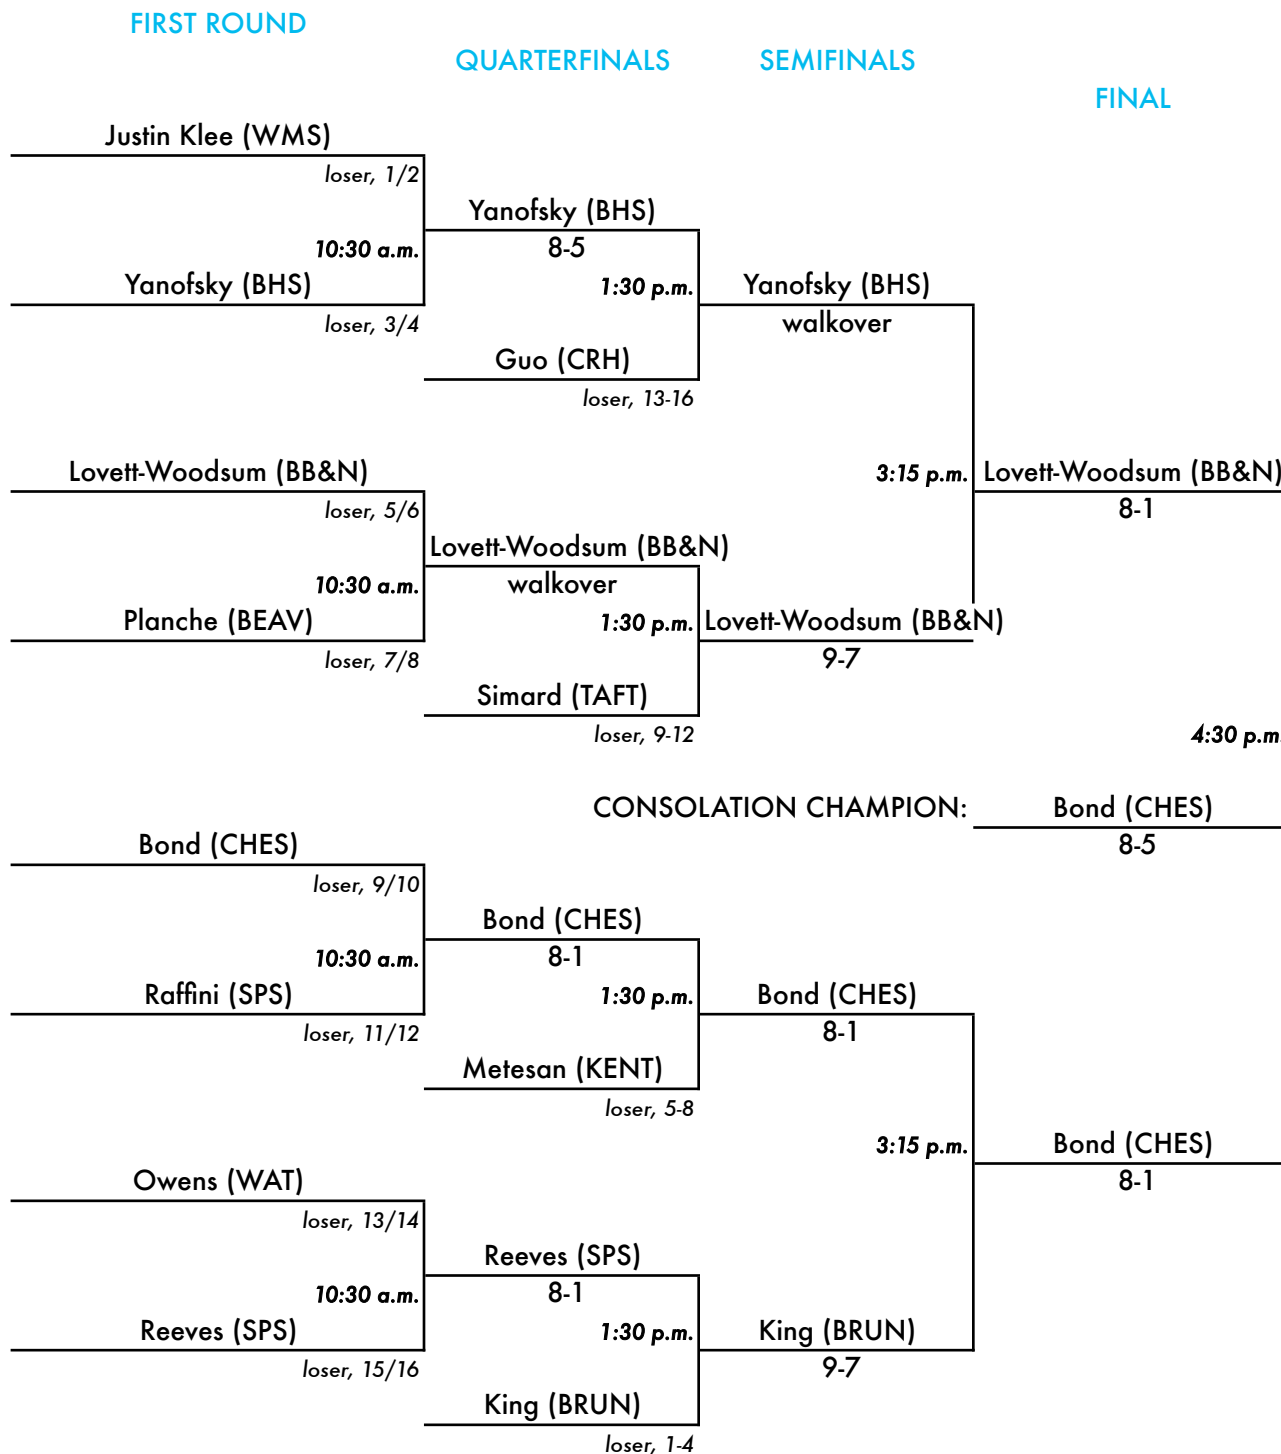

New England Prep School Invitational Tennis Tournament

Torrence Hunt Tennis Center • Choate Rosemary Hall • Wallingford, Connecticut
May 23, 2009

"A" Singles Consolation Draw