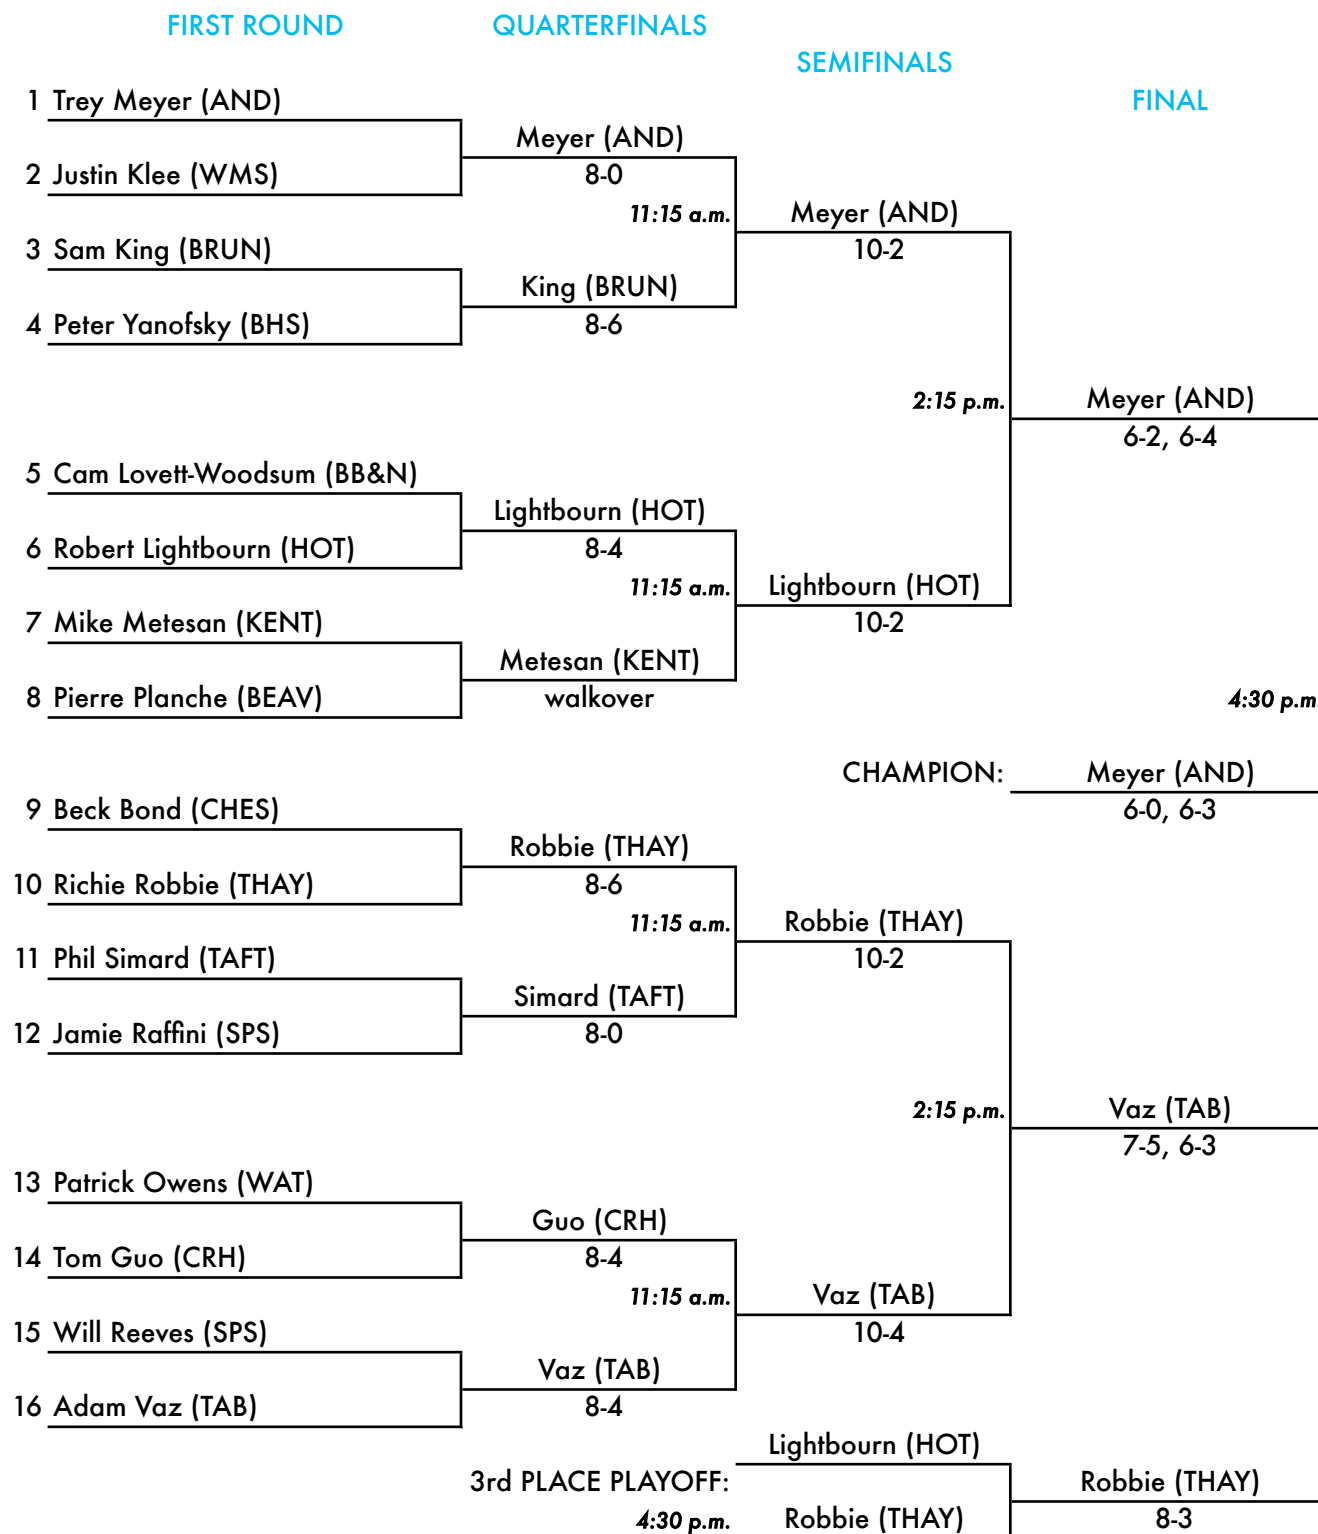

# New England Prep School Invitational Tennis Tournament

Torrence Hunt Tennis Center • Choate Rosemary Hall • Wallingford, Connecticut  
 May 23, 2009

## "A" Singles Championship Draw