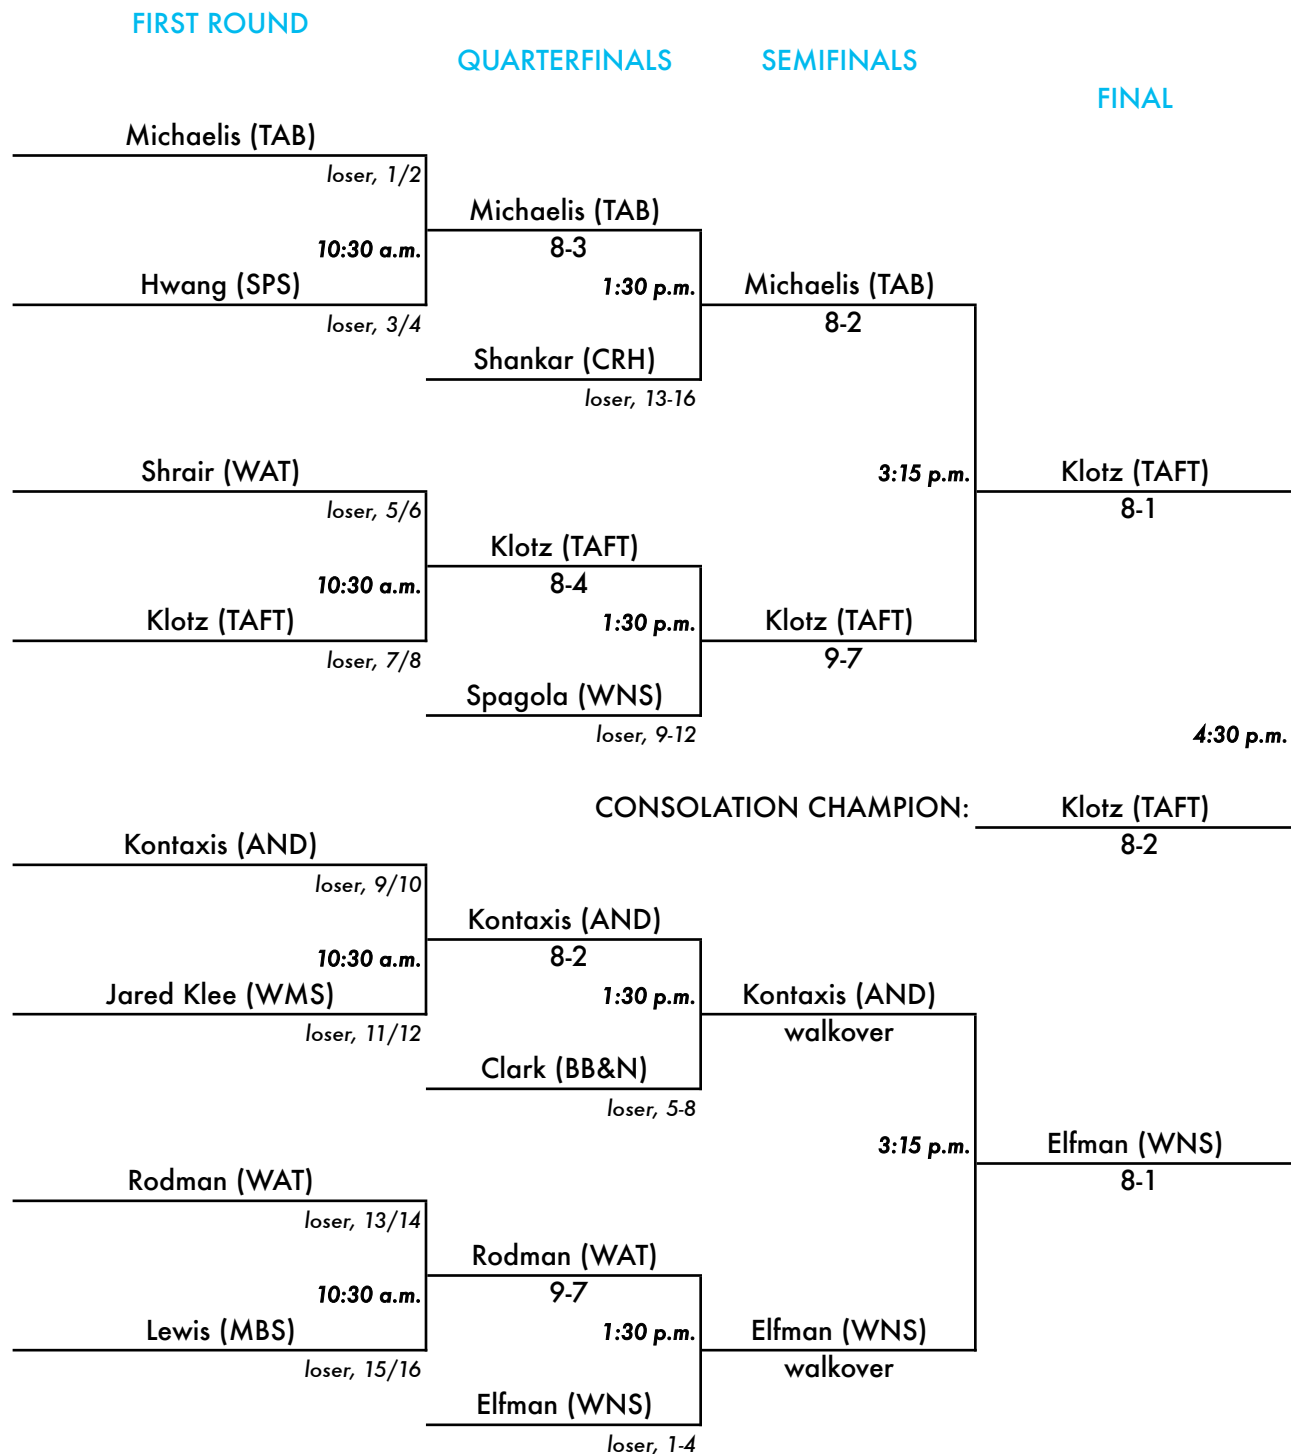

New England Prep School Invitational Tennis Tournament

Torrence Hunt Tennis Center • Choate Rosemary Hall • Wallingford, Connecticut
May 23, 2009

"B" Singles Consolation Draw